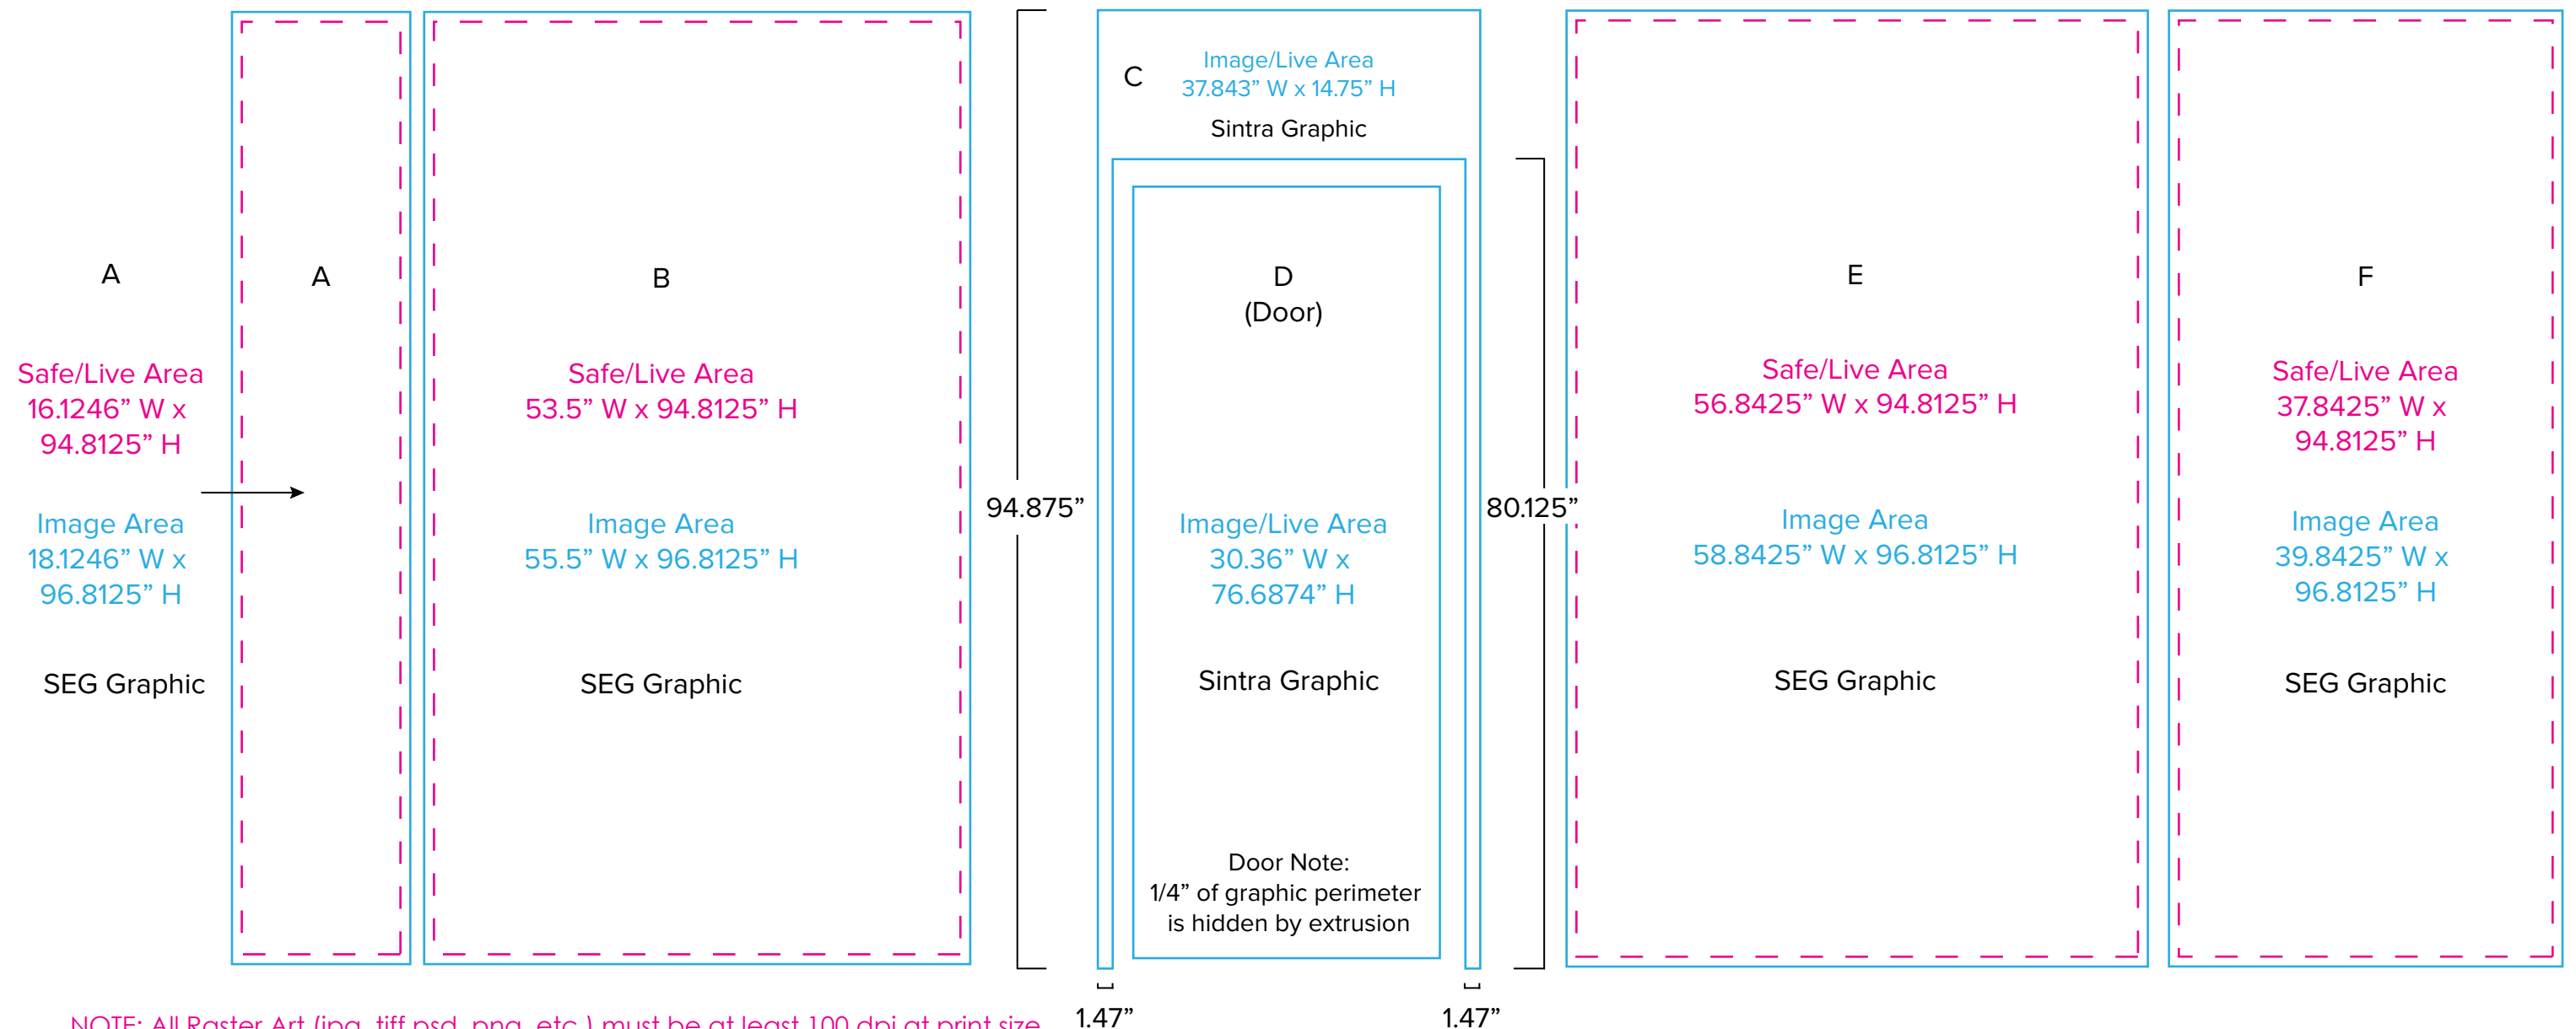

Graphic Template  
 10 x 10 Inline Exhibit  
 SEG Graphics, Sintra Door and Panel

NOTE: All Raster Art (jpg, tiff,psd, png, etc.) must be at least 100 dpi at print size.  
 Standard kits are often customized. Please check with Customer Service to ensure that this template matches your specific job.